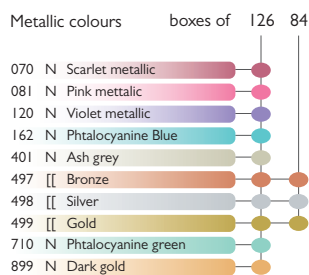

## NEOCOLOR® II COLOUR CHART

N = NEW!